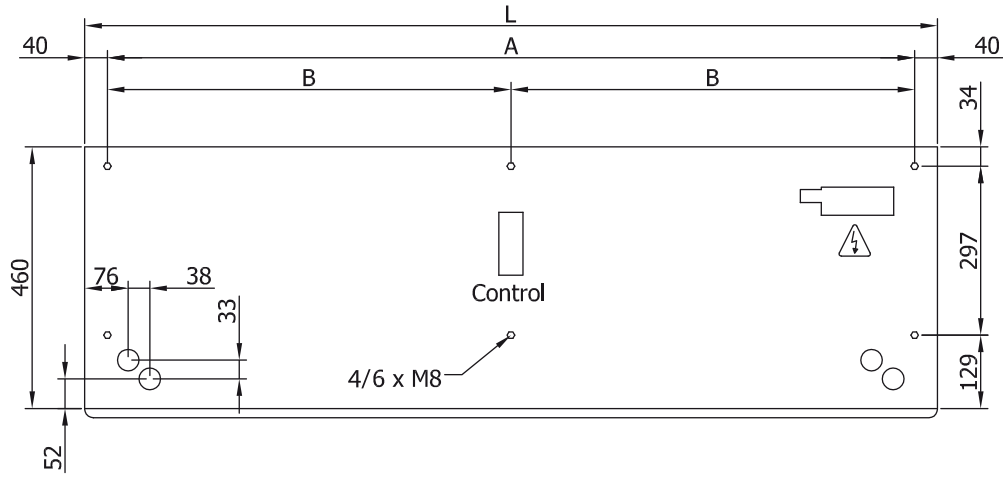

Toplotna črpalka - VRV

Model	(m ³ /h)	(m)
ECM 1000 VRV8-DA	5/8" - 3/8"	
ECM 1500 VRV12-DA	5/8" - 3/8"	
ECM 2000 VRV16-DA	5/8" - 3/8"	
ECM 2000 VRV19-DA	3/4" - 3/8"	
ECM 2500 VRV21-DA	3/4" - 3/8"	
ECM 2500 VRV24-DA	3/4" - 3/8"	
ECM 3000 VRV26-DA	3/4" - 3/8"	
ECM 3000 VRV30-DA	7/8" - 3/8"	
ECG 1000 VRV10-DA	5/8" - 3/8"	
ECG 1500 VRV13-DA	5/8" - 3/8"	
ECG 1500 VRV15-DA	5/8" - 3/8"	
ECG 2000 VRV20-DA	3/4" - 3/8"	
ECG 2000 VRV24-DA	3/4" - 3/8"	
ECG 2500 VRV25-DA	3/4" - 3/8"	
ECG 2500 VRV29-DA	7/8" - 3/8"	
ECG 3000 VRV29-DA	7/8" - 3/8"	
ECG 3000 VRV34-DA	7/8" - 3/8"	

Dimenzije

L	A	B
1000	920	-
1500	1420	710
2000	1920	960
2500	2420	1210
3000	2920	1460