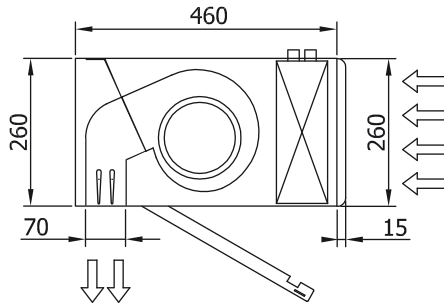

Toplotna črpalka - VRV

Model	(m ³ /h)	(m)
ECG 1500 VRV13-DA	5/8" - 3/8"	
ECG 1500 VRV15-DA	5/8" - 3/8"	
ECG 2000 VRV20-DA	3/4" - 3/8"	
ECG 2000 VRV24-DA	3/4" - 3/8"	
ECG 2500 VRV25-DA	3/4" - 3/8"	
ECG 2500 VRV29-DA	7/8" - 3/8"	
ECG 3000 VRV29-DA	7/8" - 3/8"	
ECG 3000 VRV34-DA	7/8" - 3/8"	

60Hz

Toplotna črpalka - DX 1:1

Model	(m ³ /h)	(m)
ECM 1500 DX13-DA	5/8" - 3/8"	
ECM 2000 DX18-DA	3/4" - 3/8"	
ECM 2000 DX16-DA	5/8" - 3/8"	
ECM 2500 DX24-DA	3/4" - 3/8"	
ECM 3000 DX25-DA	3/4" - 3/8"	
ECG 1000 DX10-DA	5/8" - 3/8"	
ECG 1500 DX15-DA	5/8" - 3/8"	
ECG 1500 DX13-DA	5/8" - 3/8"	
ECG 2000 DX24-DA	3/4" - 3/8"	
ECG 2500 DX25-DA	3/4" - 3/8"	
ECG 2500 DX29-DA	7/8" - 3/8"	
ECG 3000 DX32-DA	7/8" - 3/8"	

Toplotna črpalka - VRV

Model	(m ³ /h)	(m)
ECM 1000 VRV8-DA	5/8" - 3/8"	
ECM 1500 VRV12-DA	5/8" - 3/8"	
ECM 2000 VRV16-DA	5/8" - 3/8"	
ECM 2000 VRV19-DA	3/4" - 3/8"	
ECM 2500 VRV21-DA	3/4" - 3/8"	
ECM 2500 VRV24-DA	3/4" - 3/8"	
ECM 3000 VRV26-DA	3/4" - 3/8"	
ECM 3000 VRV30-DA	7/8" - 3/8"	
ECG 1000 VRV10-DA	5/8" - 3/8"	
ECG 1500 VRV13-DA	5/8" - 3/8"	
ECG 1500 VRV15-DA	5/8" - 3/8"	
ECG 2000 VRV20-DA	3/4" - 3/8"	
ECG 2000 VRV24-DA	3/4" - 3/8"	
ECG 2500 VRV25-DA	3/4" - 3/8"	
ECG 2500 VRV29-DA	7/8" - 3/8"	
ECG 3000 VRV29-DA	7/8" - 3/8"	
ECG 3000 VRV34-DA	7/8" - 3/8"	

Dimenzije

L	A	B
1000	920	-
1500	1420	710
2000	1920	960
2500	2420	1210
3000	2920	1460