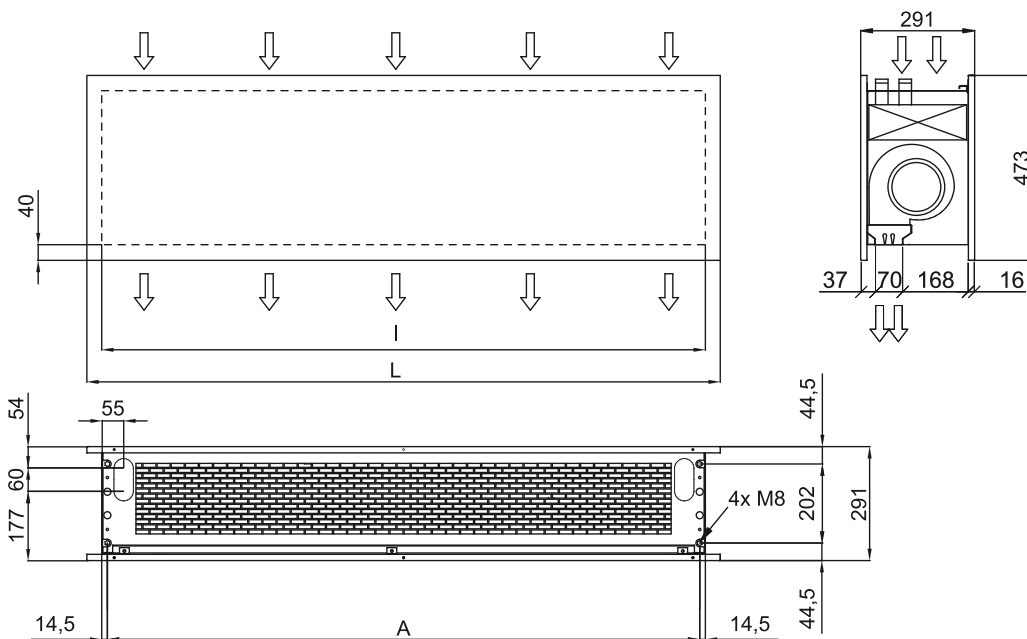

60Hz

Toplotna žrpalka - DX 1:1

Model	(m ³ /h)	(m)
ZEN ECG 1000 DX10-DA	5/8" - 3/8"	
ZEN ECG 1500 DX13-DA	5/8" - 3/8"	
ZEN ECG 1500 DX15-DA	5/8" - 3/8"	
ZEN ECG 2000 DX24-DA	3/4" - 3/8"	
ZEN ECG 2500 DX25-DA	3/4" - 3/8"	
ZEN ECG 2500 DX29-DA	7/8" - 3/8"	

Toplotna žrpalka - VRV

Model	(m ³ /h)	(m)
ZEN ECG 1000 VRV10-DA	5/8" - 3/8"	
ZEN ECG 1500 VRV13-DA	5/8" - 3/8"	
ZEN ECG 1500 VRV15-DA	5/8" - 3/8"	
ZEN ECG 2000 VRV20-DA	3/4" - 3/8"	
ZEN ECG 2000 VRV24-DA	3/4" - 3/8"	
ZEN ECG 2500 VRV25-DA	3/4" - 3/8"	
ZEN ECG 2500 VRV29-DA	7/8" - 3/8"	

Dimenzije

	L	I	A
Zen 1000	1220	1140	1115
Zen 1500	1620	1544	1515
Zen 2000	2120	2044	2015
Zen 2500	2620	2544	2515