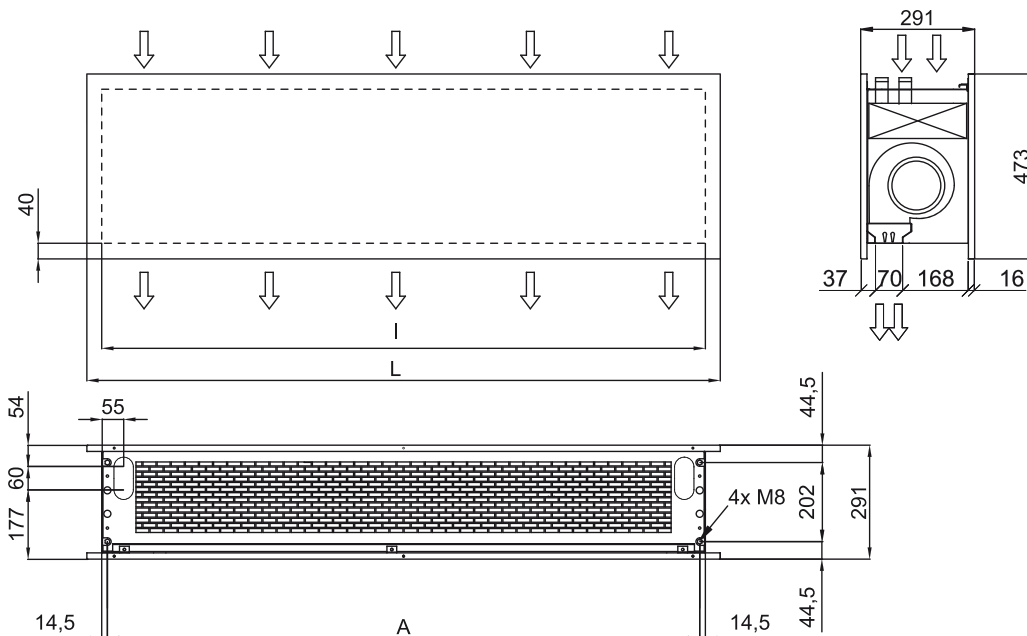

### Toplotna žrpalka - VRV

| Model                 | (m <sup>3</sup> /h) | (m) |
|-----------------------|---------------------|-----|
| ZEN ECG 1000 VRV10-DA | 5/8" - 3/8"         |     |
| ZEN ECG 1500 VRV13-DA | 5/8" - 3/8"         |     |
| ZEN ECG 1500 VRV15-DA | 5/8" - 3/8"         |     |
| ZEN ECG 2000 VRV20-DA | 3/4" - 3/8"         |     |
| ZEN ECG 2000 VRV24-DA | 3/4" - 3/8"         |     |
| ZEN ECG 2500 VRV25-DA | 3/4" - 3/8"         |     |
| ZEN ECG 2500 VRV29-DA | 7/8" - 3/8"         |     |
| ZEN ECG 3000 VRV25-DA | -                   |     |
| ZEN ECG 3000 VRV29-DA | -                   |     |

## Toplotna žrpalka - DX 1:1

| Model                | (m <sup>3</sup> /h) | (m) |
|----------------------|---------------------|-----|
| ZEN ECG 1000 DX10-DA | 5/8" - 3/8"         |     |
| ZEN ECG 1500 DX13-DA | 5/8" - 3/8"         |     |
| ZEN ECG 1500 DX15-DA | 5/8" - 3/8"         |     |
| ZEN ECG 2000 DX22-DA | 3/4" - 3/8"         |     |
| ZEN ECG 2500 DX25-DA | 3/4" - 3/8"         |     |
| ZEN ECG 2500 DX29-DA | 7/8" - 1/2"         |     |

## Dimenzije

|          | L    | I    | A    |
|----------|------|------|------|
| Zen 1000 | 1220 | 1140 | 1115 |
| Zen 1500 | 1620 | 1544 | 1515 |
| Zen 2000 | 2120 | 2044 | 2015 |
| Zen 2500 | 2620 | 2544 | 2515 |