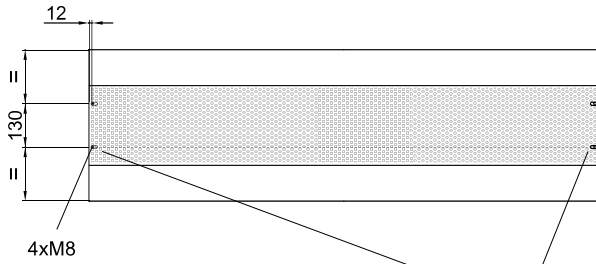

60Hz

Toplotna črpalka - DX 1:1

| Model                 | (m <sup>3</sup> /h) | (m) |
|-----------------------|---------------------|-----|
| RUND ECG 1000 DX10-DA | 5/8" - 3/8"         |     |
| RUND ECG 1500 DX13-DA | 5/8" - 3/8"         |     |
| RUND ECG 1500 DX15-DA | 5/8" - 3/8"         |     |
| RUND ECG 2000 DX22-DA | 3/4" - 3/8"         |     |
| RUND ECG 2500 DX25-DA | 3/4" - 3/8"         |     |
| RUND ECG 2500 DX29-DA | 7/8" - 1/2"         |     |
| RUND ECG 3000 DX34-DA | 7/8" - 1/2"         |     |

Toplotna črpalka - VRV

| Model                  | (m <sup>3</sup> /h) | (m) |
|------------------------|---------------------|-----|
| RUND ECG 1000 VRV10-DA | 5/8" - 3/8"         |     |
| RUND ECG 1500 VRV13-DA | 5/8" - 3/8"         |     |
| RUND ECG 1500 VRV15-DA | 5/8" - 3/8"         |     |
| RUND ECG 2000 VRV20-DA | 3/4" - 3/8"         |     |
| RUND ECG 2000 VRV24-DA | 3/4" - 3/8"         |     |
| RUND ECG 2500 VRV25-DA | 3/4" - 3/8"         |     |
| RUND ECG 2500 VRV29-DA | 7/8" - 3/8"         |     |
| RUND ECG 3000 VRV29-DA | 7/8" - 3/8"         |     |
| RUND ECG 3000 VRV34-DA | 7/8" - 3/8"         |     |

Dimenzije

|           | L    |
|-----------|------|
| RUND 1000 | 1025 |
| RUND 1500 | 1525 |
| RUND 2000 | 2030 |
| RUND 2500 | 2530 |
| RUND 3000 | 2980 |

Electrical Connections  
Entrances:  
RJ45, M21, M26, M32