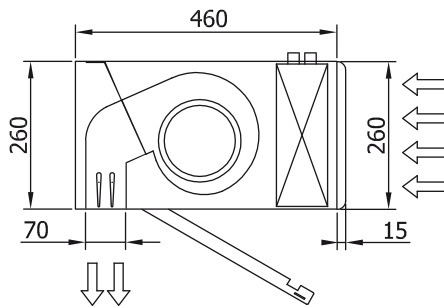

Toplotna črpalka - VRV

| Model | (m ³ /h) | (m) |
|-------------------|---------------------|-----|
| ECG 1500 VRV13-DA | 5/8" - 3/8" | |
| ECG 1500 VRV15-DA | 5/8" - 3/8" | |
| ECG 2000 VRV20-DA | 3/4" - 3/8" | |
| ECG 2000 VRV24-DA | 3/4" - 3/8" | |
| ECG 2500 VRV25-DA | 3/4" - 3/8" | |
| ECG 2500 VRV29-DA | 7/8" - 3/8" | |
| ECG 3000 VRV29-DA | 7/8" - 3/8" | |
| ECG 3000 VRV34-DA | 7/8" - 3/8" | |

60Hz

Toplotna črpalka - DX 1:1

| Model | (m ³ /h) | (m) |
|------------------|---------------------|-----|
| ECM 1500 DX12-DA | 5/8" - 3/8" | |
| ECM 2000 DX16-DA | 5/8" - 3/8" | |
| ECM 2500 DX21-DA | 3/4" - 3/8" | |
| ECM 2500 DX22-DA | 3/4" - 3/8" | |
| ECM 3000 DX26-DA | 3/4" - 3/8" | |
| ECG 1000 DX10-DA | 5/8" - 3/8" | |
| ECG 1500 DX15-DA | 5/8" - 3/8" | |
| ECG 1500 DX13-DA | 5/8" - 3/8" | |
| ECG 2000 DX24-DA | 3/4" - 3/8" | |
| ECG 2500 DX25-DA | 3/4" - 3/8" | |
| ECG 2500 DX29-DA | 7/8" - 1/2" | |
| ECG 3000 DX34-DA | 7/8" - 1/2" | |

Toplotna črpalka - VRV

| Model | (m ³ /h) | (m) |
|-------------------|---------------------|-----|
| ECM 1000 VRV8-DA | 5/8" - 3/8" | |
| ECM 1500 VRV12-DA | 5/8" - 3/8" | |
| ECM 2000 VRV16-DA | 5/8" - 3/8" | |
| ECM 2000 VRV19-DA | 3/4" - 3/8" | |
| ECM 2500 VRV21-DA | 3/4" - 3/8" | |
| ECM 2500 VRV24-DA | 3/4" - 3/8" | |
| ECM 3000 VRV26-DA | 3/4" - 3/8" | |
| ECM 3000 VRV30-DA | 7/8" - 3/8" | |
| ECG 1000 VRV10-DA | 5/8" - 3/8" | |
| ECG 1500 VRV13-DA | 5/8" - 3/8" | |
| ECG 1500 VRV15-DA | 5/8" - 3/8" | |
| ECG 2000 VRV20-DA | 3/4" - 3/8" | |
| ECG 2000 VRV24-DA | 3/4" - 3/8" | |
| ECG 2500 VRV25-DA | 3/4" - 3/8" | |
| ECG 2500 VRV29-DA | 7/8" - 3/8" | |
| ECG 3000 VRV29-DA | 7/8" - 3/8" | |
| ECG 3000 VRV34-DA | 7/8" - 3/8" | |

Dimenzije

| L | A | B |
|------|------|------|
| 1000 | 920 | - |
| 1500 | 1420 | 710 |
| 2000 | 1920 | 960 |
| 2500 | 2420 | 1210 |
| 3000 | 2920 | 1460 |