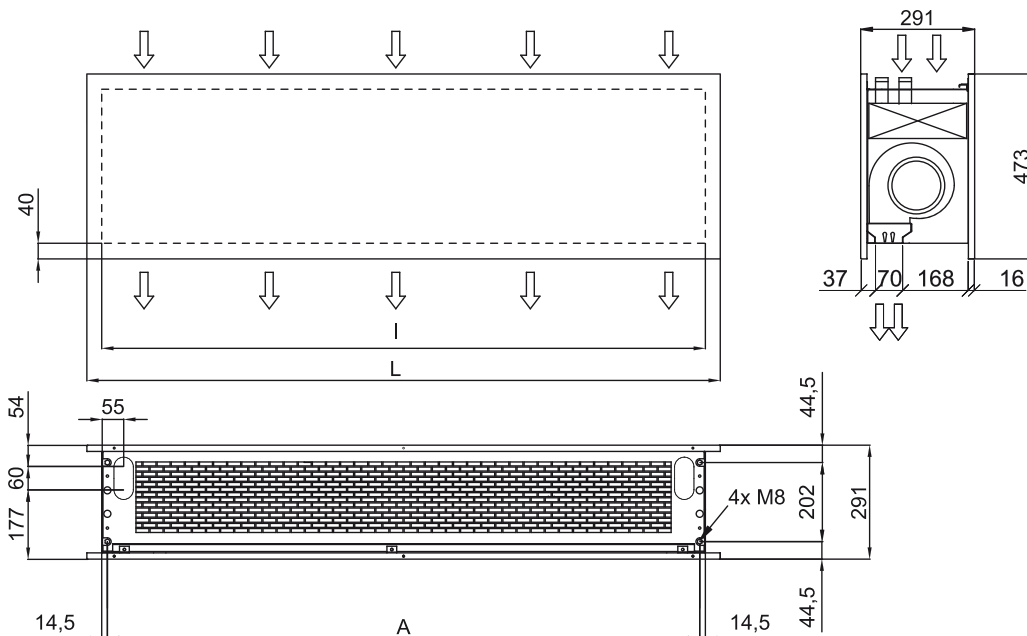

60Hz

Toplotna žrpalka - DX 1:1

Model	(m ³ /h)	(m)
ZEN ECG 1000 DX10-DA	5/8" - 3/8"	
ZEN ECG 1500 DX13-DA	5/8" - 3/8"	
ZEN ECG 1500 DX15-DA	5/8" - 3/8"	
ZEN ECG 2000 DX22-DA	3/4" - 3/8"	
ZEN ECG 2500 DX25-DA	3/4" - 3/8"	
ZEN ECG 2500 DX29-DA	7/8" - 1/2"	

Toplotna žrpalka - VRV

Model	(m ³ /h)	(m)
ZEN ECG 1000 VRV10-DA	5/8" - 3/8"	
ZEN ECG 1500 VRV13-DA	5/8" - 3/8"	
ZEN ECG 1500 VRV15-DA	5/8" - 3/8"	
ZEN ECG 2000 VRV20-DA	3/4" - 3/8"	
ZEN ECG 2000 VRV24-DA	3/4" - 3/8"	
ZEN ECG 2500 VRV25-DA	3/4" - 3/8"	
ZEN ECG 2500 VRV29-DA	7/8" - 3/8"	

Dimenzije

	L	I	A
Zen 1000	1220	1140	1115
Zen 1500	1620	1544	1515
Zen 2000	2120	2044	2015
Zen 2500	2620	2544	2515